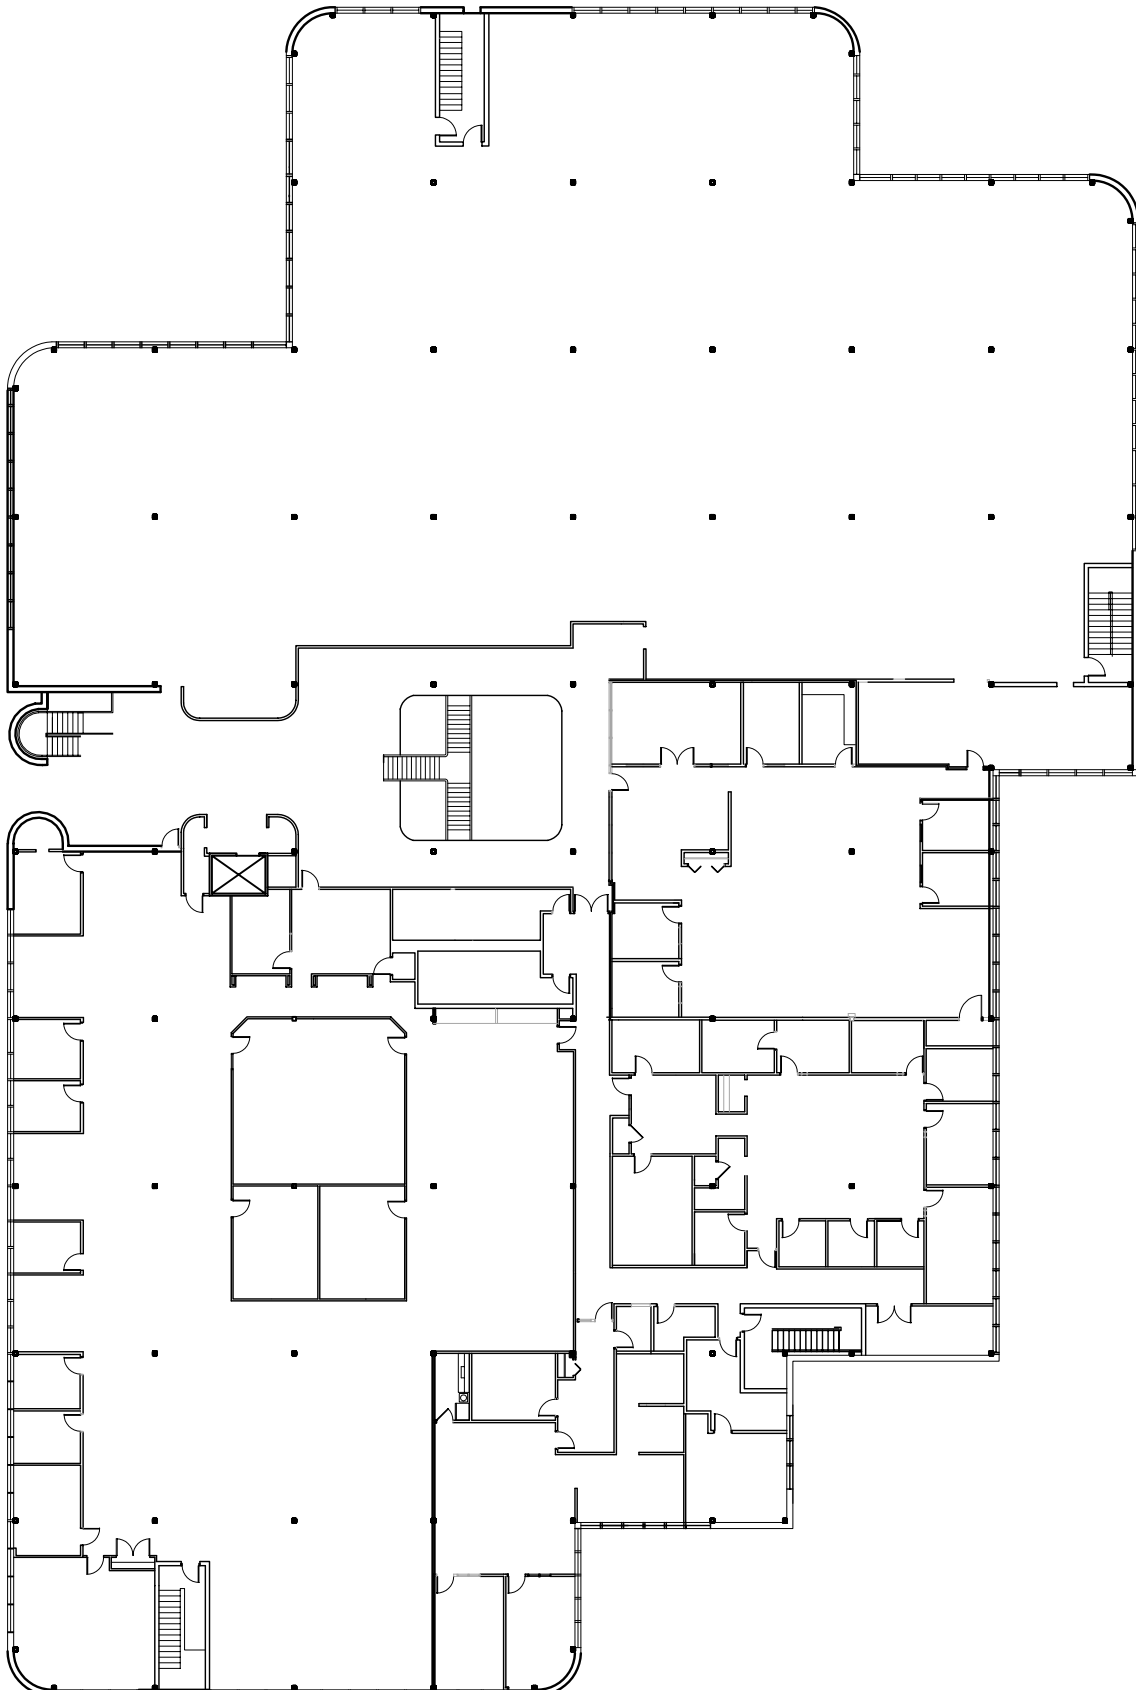

ISSUED

REFERENCE	DATE	DESCRIPTION
1	10/01/2002	Issue floor plan
2	10/19/2002	PLS field measurements

DRAWN BY: Rachel Budzvalter

FIRST FLOOR PLAN

Scale: 1/16"=1'-0"